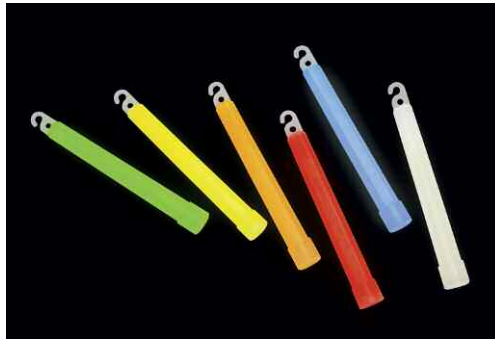

World leaders in diving equipment technology

DEFENCE
COMMERCIAL

HEAD OFFICE
Enterprise Drive
Westhill
Aberdeen
AB32 6TQ
T: +44 (0)1224 740145
F: +44 (0)1224 740172

GLOBAL LOCATIONS
Aberdeen
Chertsey
Portsmouth
Bremen
Dubai
Cape Town
Perth
Sydney

discover more
www.divexglobal.com

Cyalume Lightsticks are lightweight cost-effective sources of light. The system uses a pliable plastic tube filled with three nontoxic chemical solutions held separate in floating ampoules to prevent activation until required.

Upon activating - bending the tube to break the ampoules inside, mixing the chemicals - a cool bright light is released through chemiluminescence, a chemical reaction converting energy to light without heat, flame or sparks.

The lightstick can be used in any number of emergency and industrial applications because it is a cold light and cannot cause fire or explosion; it is wind and waterproof and has excellent long-term shelf life. Ideal for lighting areas where conventional lights could cause fire or explosion such as in coal mines, at automobile accidents, and on fuel trucks and tankers.

Personal marker lights are also available, featuring one hand activation in seconds and releasing up to eight hours of bright yellow-green light visible one nautical mile from the air.

They are used on life vests onboard ships, helicopters and aircraft due to their being reliable and 100% maintenance free.

Product Description

12 Hour Green/Orange general purpose lightsticks recommended primarily for situations requiring long duration light. One stick provides three hours of useful, working light, and can be used as a marker light for an additional nine hours. For maximum efficiency, do not use at temperatures of less than 7°C.

Cyalume Lightsticks

12 Hour Red Safety Lightsticks have high visibility and can be seen up to one mile away. Red has an immediate recognition value indicating a hazardous situation.

12 Hour Yellow Safety Lightstick a long lasting high visibility product, ideal for a variety of night-time emergencies where safe, dependable light is required.

1/2 Hour Hi-Intensity Lightstick recommended primarily for a situation requiring maximum light for a short period of time. One stick provides 3 to 4 times brighter light than the 12 hour general purpose safety product.

8 Hour Blue Safety Lightstick for use wherever a subdued light is needed, or in series as multimarker lights. One lightstick provides eight hours of diminishing marker light.

Infra-Red for military use. Proof of end user will be required.

Cyalume Lightstick	Code
Green 6" 12 hour	LG160
Orange 6" 12 hour	LG161
Yellow 6" 12 hour	LG162
Red 6" 12 hour	LG163
Blue 6" 12 hour	LG164
White 6" 12 hour	LG165
High-Intensity White 6" 1/2 hour	LG166
High-Intensity Yellow 6" 1/2 hour	LG167
High-Intensity Red 6" 1/2 hour	LG168
White 15" 8 hour	LG170
Infra-Red Mini 3 hour	LG171
Infra-Red 6" 3 hour	LG172
Infra-Red Ring 3 hour	LG173
Infra-Red 15" 3 hour	LG174
Personal Marker Light (PML) 8 hour	LG180