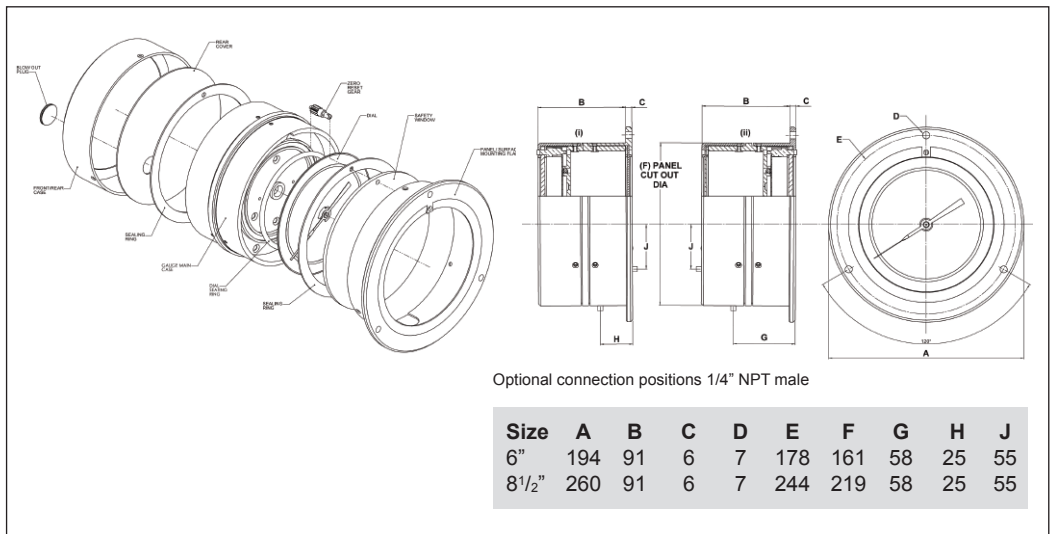

World leaders in diving equipment technology

DEFENCE
COMMERCIAL

Divex Pneumo Gauges

Pneumo gauges are available in 6", 8 1/2" and 12" diameters with depth ranges as standard stock items up to 2,000ft/600m sea water. A wide selection of single or dual scale ranges are available within the basic price (refer to the order codes below). These units can be recalibrated on-site with standard equipment.

HEAD OFFICE
Enterprise Drive
Westhill
Aberdeen
AB32 6TQ
T: +44 (0)1224 740145
F: +44 (0)1224 740172

GLOBAL LOCATIONS
Aberdeen
Chertsey
Portsmouth
Bremen
Dubai
Cape Town
Perth
Sydney

6" Gauges

Range	Order Code
0 - 80ft / 25m	GP340
0 - 230ft / 70m	GP341
0 - 300ft / 90m	GP342
0 - 720ft / 220m	GP343
0 - 1,200ft / 360m	GP344
0 - 1,500ft / 450m	GP345
0 - 2,000ft / 600m	GP346

Standard Accuracy: 0.25%
Oxygen cleaned as standard. Safety pattern and design.

8 1/2" Gauges

Range	Order Code
0 - 80ft / 25m	GP350
0 - 230ft / 70m	GP351
0 - 300ft / 90m	GP352
0 - 720ft / 220m	GP353
0 - 1,200ft / 360m	GP354
0 - 1,500ft / 450m	GP355
0 - 2,000ft / 600m	GP356