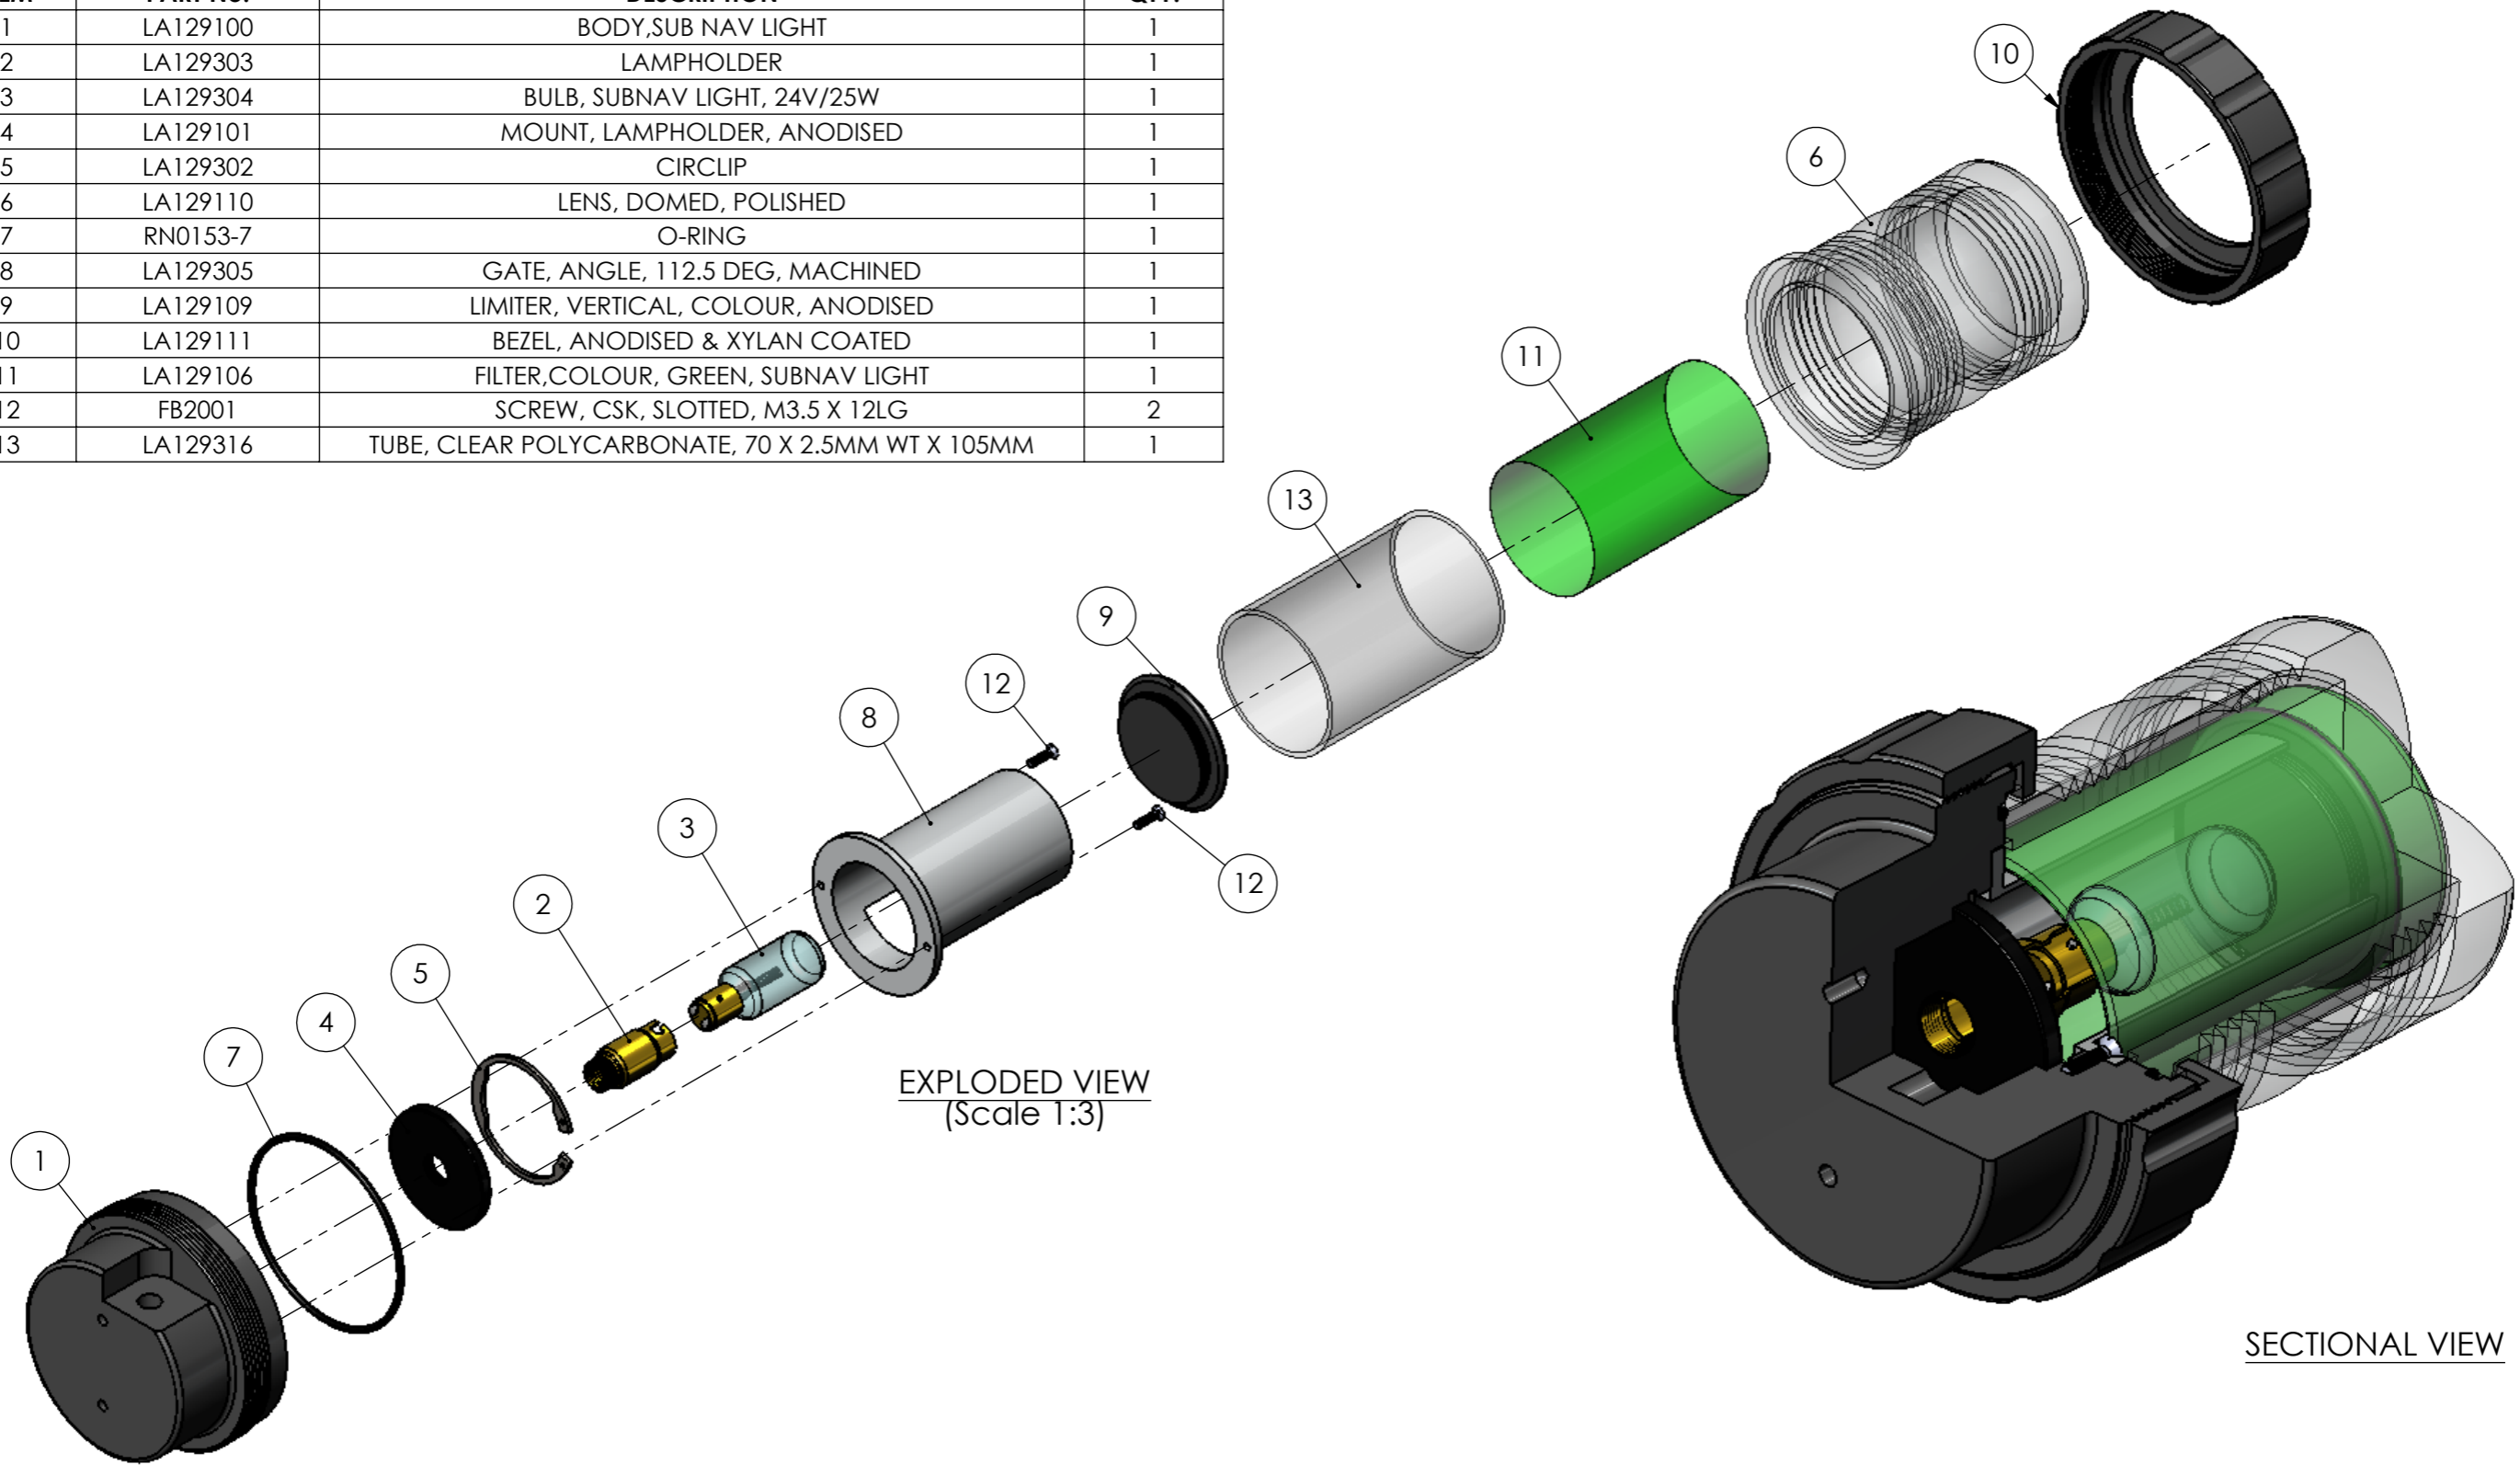

ITEM	PART No.	DESCRIPTION	QTY.
1	LA129100	BODY,SUB NAV LIGHT	1
2	LA129303	LAMPHOLDER	1
3	LA129304	BULB, SUBNAV LIGHT, 24V/25W	1
4	LA129101	MOUNT, LAMPHOLDER, ANODISED	1
5	LA129302	CIRCLIP	1
6	LA129110	LENS, DOMED, POLISHED	1
7	RN0153-7	O-RING	1
8	LA129305	GATE, ANGLE, 112.5 DEG, MACHINED	1
9	LA129109	LIMITER, VERTICAL, COLOUR, ANODISED	1
10	LA129111	BEZEL, ANODISED & XYLAN COATED	1
11	LA129106	FILTER,COLOUR, GREEN, SUBNAV LIGHT	1
12	FB2001	SCREW, CSK, SLOTTED, M3.5 X 12LG	2
13	LA129316	TUBE, CLEAR POLYCARBONATE, 70 X 2.5MM WT X 105MM	1

NOTES
EARTH POINT ON LAMPHOLDER 

 DENOTES CHANGES MADE AT THIS REVISION

ALL DIMENSIONS SHOWN ARE IN MM (UOS)
ALL DIMENSIONS BEFORE PLATING (UOS)
REMOVE ALL SHARP EDGES AND BURRS

DIMENSIONAL TOLERANCES			
MACHINING		FABRICATION	
NO DECIMAL PLACES	±1.0	SIZE >0 <100	±0.5
ONE DECIMAL PLACE	±0.2	SIZE >100 <500	±1.5
TWO DECIMAL PLACE	±0.05	SIZE >500	±3.0
ANGULAR TOLERANCE	±0.5°	ANGULAR TOLERANCE	±0.5°

MATERIAL
SEE PARTS LIST

FINISH
N/A

 THIRD ANGLE PROJECTION

REV	DESCRIPTION	ECN No.	BY	DATE	AUTH. BY
R06					
R05					
R04					
R03	FB694 REMOVED & NOTES ADDED	15396	MJ	18/01/13	SC
R02	ITEM 11 No. CORRECTED. ITEM 12 QTY CHANGED. ITEMS 13 & 14 ADDED.	14157	JJM	08/08/11	CST
R01	UPDATE TITLE DESCRIPTION	11494	SJ	09/12/08	RTW
R00	ISSUED FOR MANUFACTURE		SJ	07/02/08	RTW

DO NOT SCALE DRAWING

TITLE	
LIGHT, NAVIGATION, STARBOARD, GREEN, 112.5° ASSEMBLY	
DRAWING No.	REV
LA12914S1	R03
PART No.	PRODUCT / PROJECT No.
LA129AD	AQUABEAM
SIZE	SCALE
A3	1:1.5 (UOS)
SHEET	OF
1	1

DIVEX LIMITED
ENTERPRISE DRIVE
WESTHILL
ABERDEEN
AB32 6TQ
UNITED KINGDOM